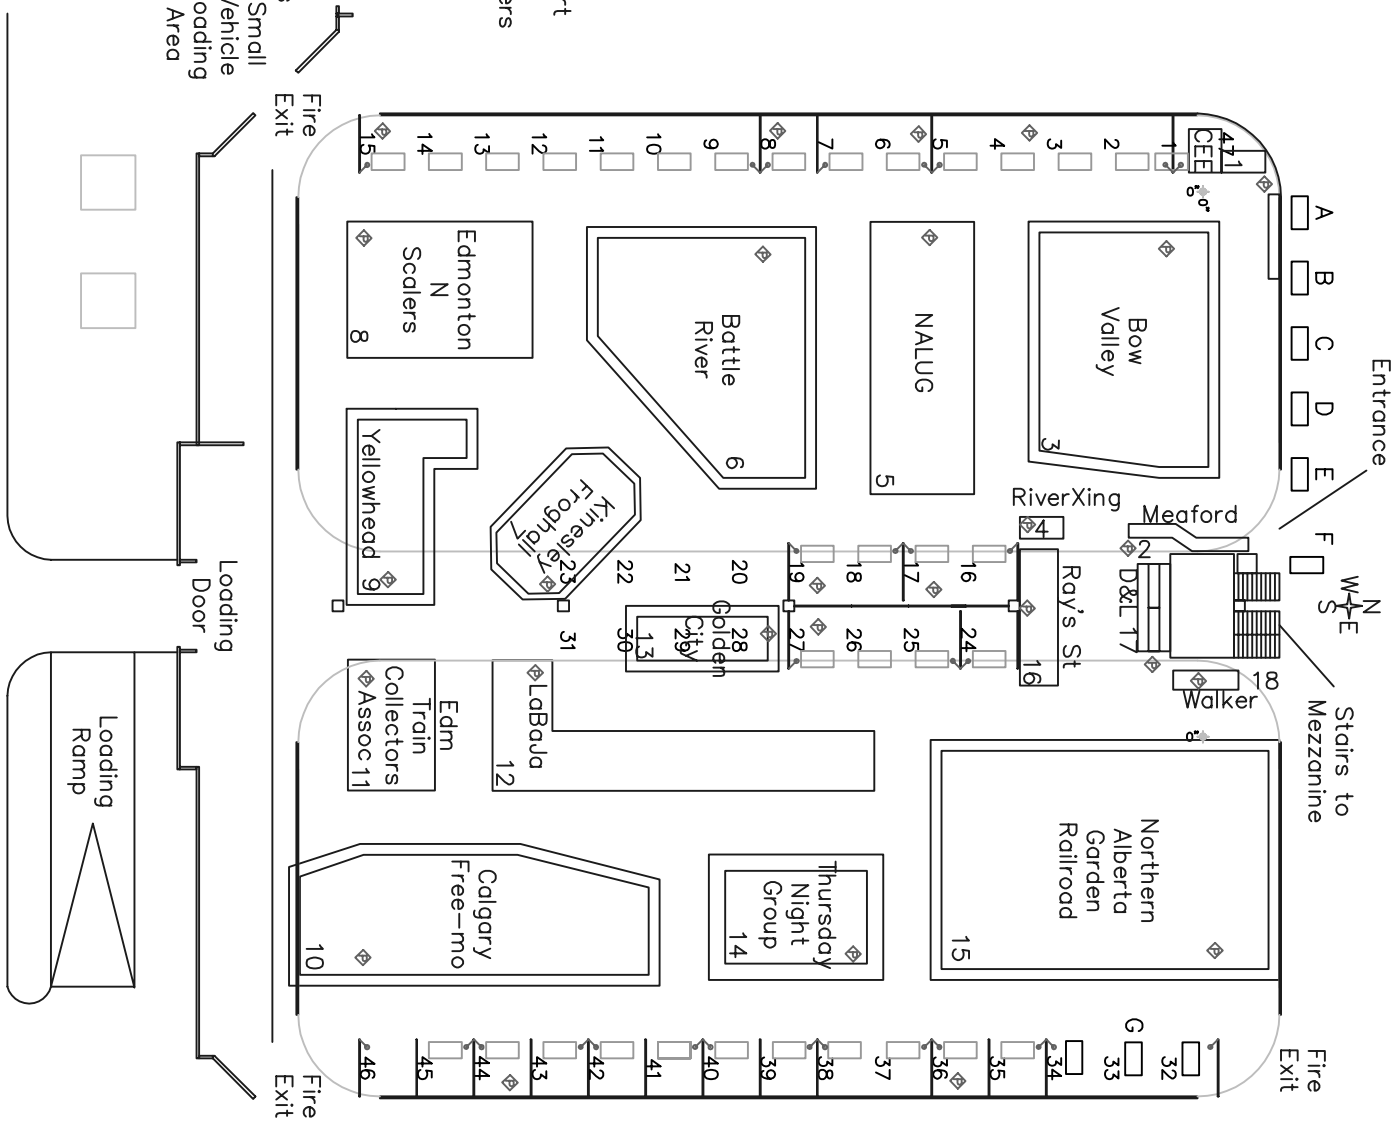

Millennium Place GETS Floorplan

2013 Revision 31

1. **DEALERS WEST**
47. LAYOUT – CEE
  1. Hobby Tech
  2. Hobby Tech
  3. Hobby Tech
  4. Hobby Tech
  5. Hobby Tech
  6. Chinook Hobby
  7. Chinook Hobby
  8. The Dispatcher
  9. Hobby Wholesale
  10. Hobby Wholesale
  11. Hobby Wholesale
  12. Hobby Wholesale
  13. Hobby Wholesale
  14. Hobby Wholesale
  15. Hobby Wholesale
  16. Eastridge Hobbies
  17. Eastridge Hobbies
  18. One Stop Framing
  19. One Stop Framing
  20. LAYOUT
  21. LAYOUT
  22. LAYOUT
  23. LAYOUT

1. **LAYOUTS**
1. Calgary Eurorail Express
  2. Meaford Short Line
  3. RiverXingNorth Prince Albert
  4. Bow Valley Model Railway
  5. Northern Alberta LEGO Users Group (NALUG)
  6. Battle River Railway Modellers
  7. Kinesley and Froghall
  8. Edmonton N Scalers
  9. Yellowhead Model Rail Club
  10. Calgary Free-mo
  11. Edmonton Train Collectors Association
  12. LabBada
  13. Golden City Railway Modellers
  14. Thursday Night Group
  15. Northern Alberta Garden Railroad
  16. Ray's Street Railway
  17. D & L Railway
  18. Walker

1. **DISPLAYS**
- A. CN SIG
  - B. Edmonton Radial Railway
  - C. Alberta Railway Museum
  - D. EMRA
  - E. MMRF
  - F. Cashier
  - G. LEGO Play Area